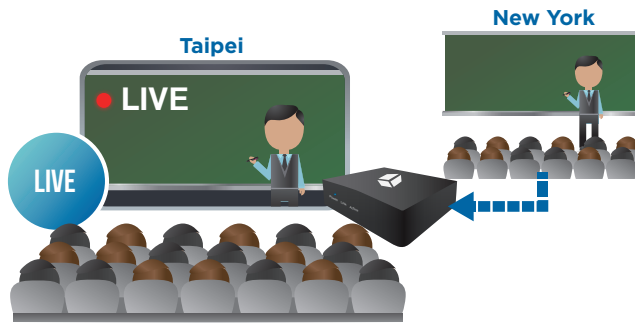

Smartphone Controls

SIZE L105 x W124 x H30 mm

Unlimited sharing

Full HD

Stable operation

HDMI out

Supports iFollow

Simple interface

Smartphone controls

Channel looping

Boots in seconds

Wi-Fi transfer

Flexible classroom usage

Tight integration

- Solve sitting and multiple location limitations
- Integrates seamlessly with iCam PRO and SES
- Full HD 1080P
- HDMI out interface
- 20 built-in channels
- Compatible with iFollow (Automatic teacher tracking)
- Customized channel looping function
- Boots in seconds and maintenance-free

C2C, Classroom to Classroom

REMOTE CONTROL

Remote control via smartphone

MULTIPLE CLASSROOM APPLICATIONS

As if you were there

LIVEMOTE

Livebox PRO
Remote Control APP

SES ULTIMATE